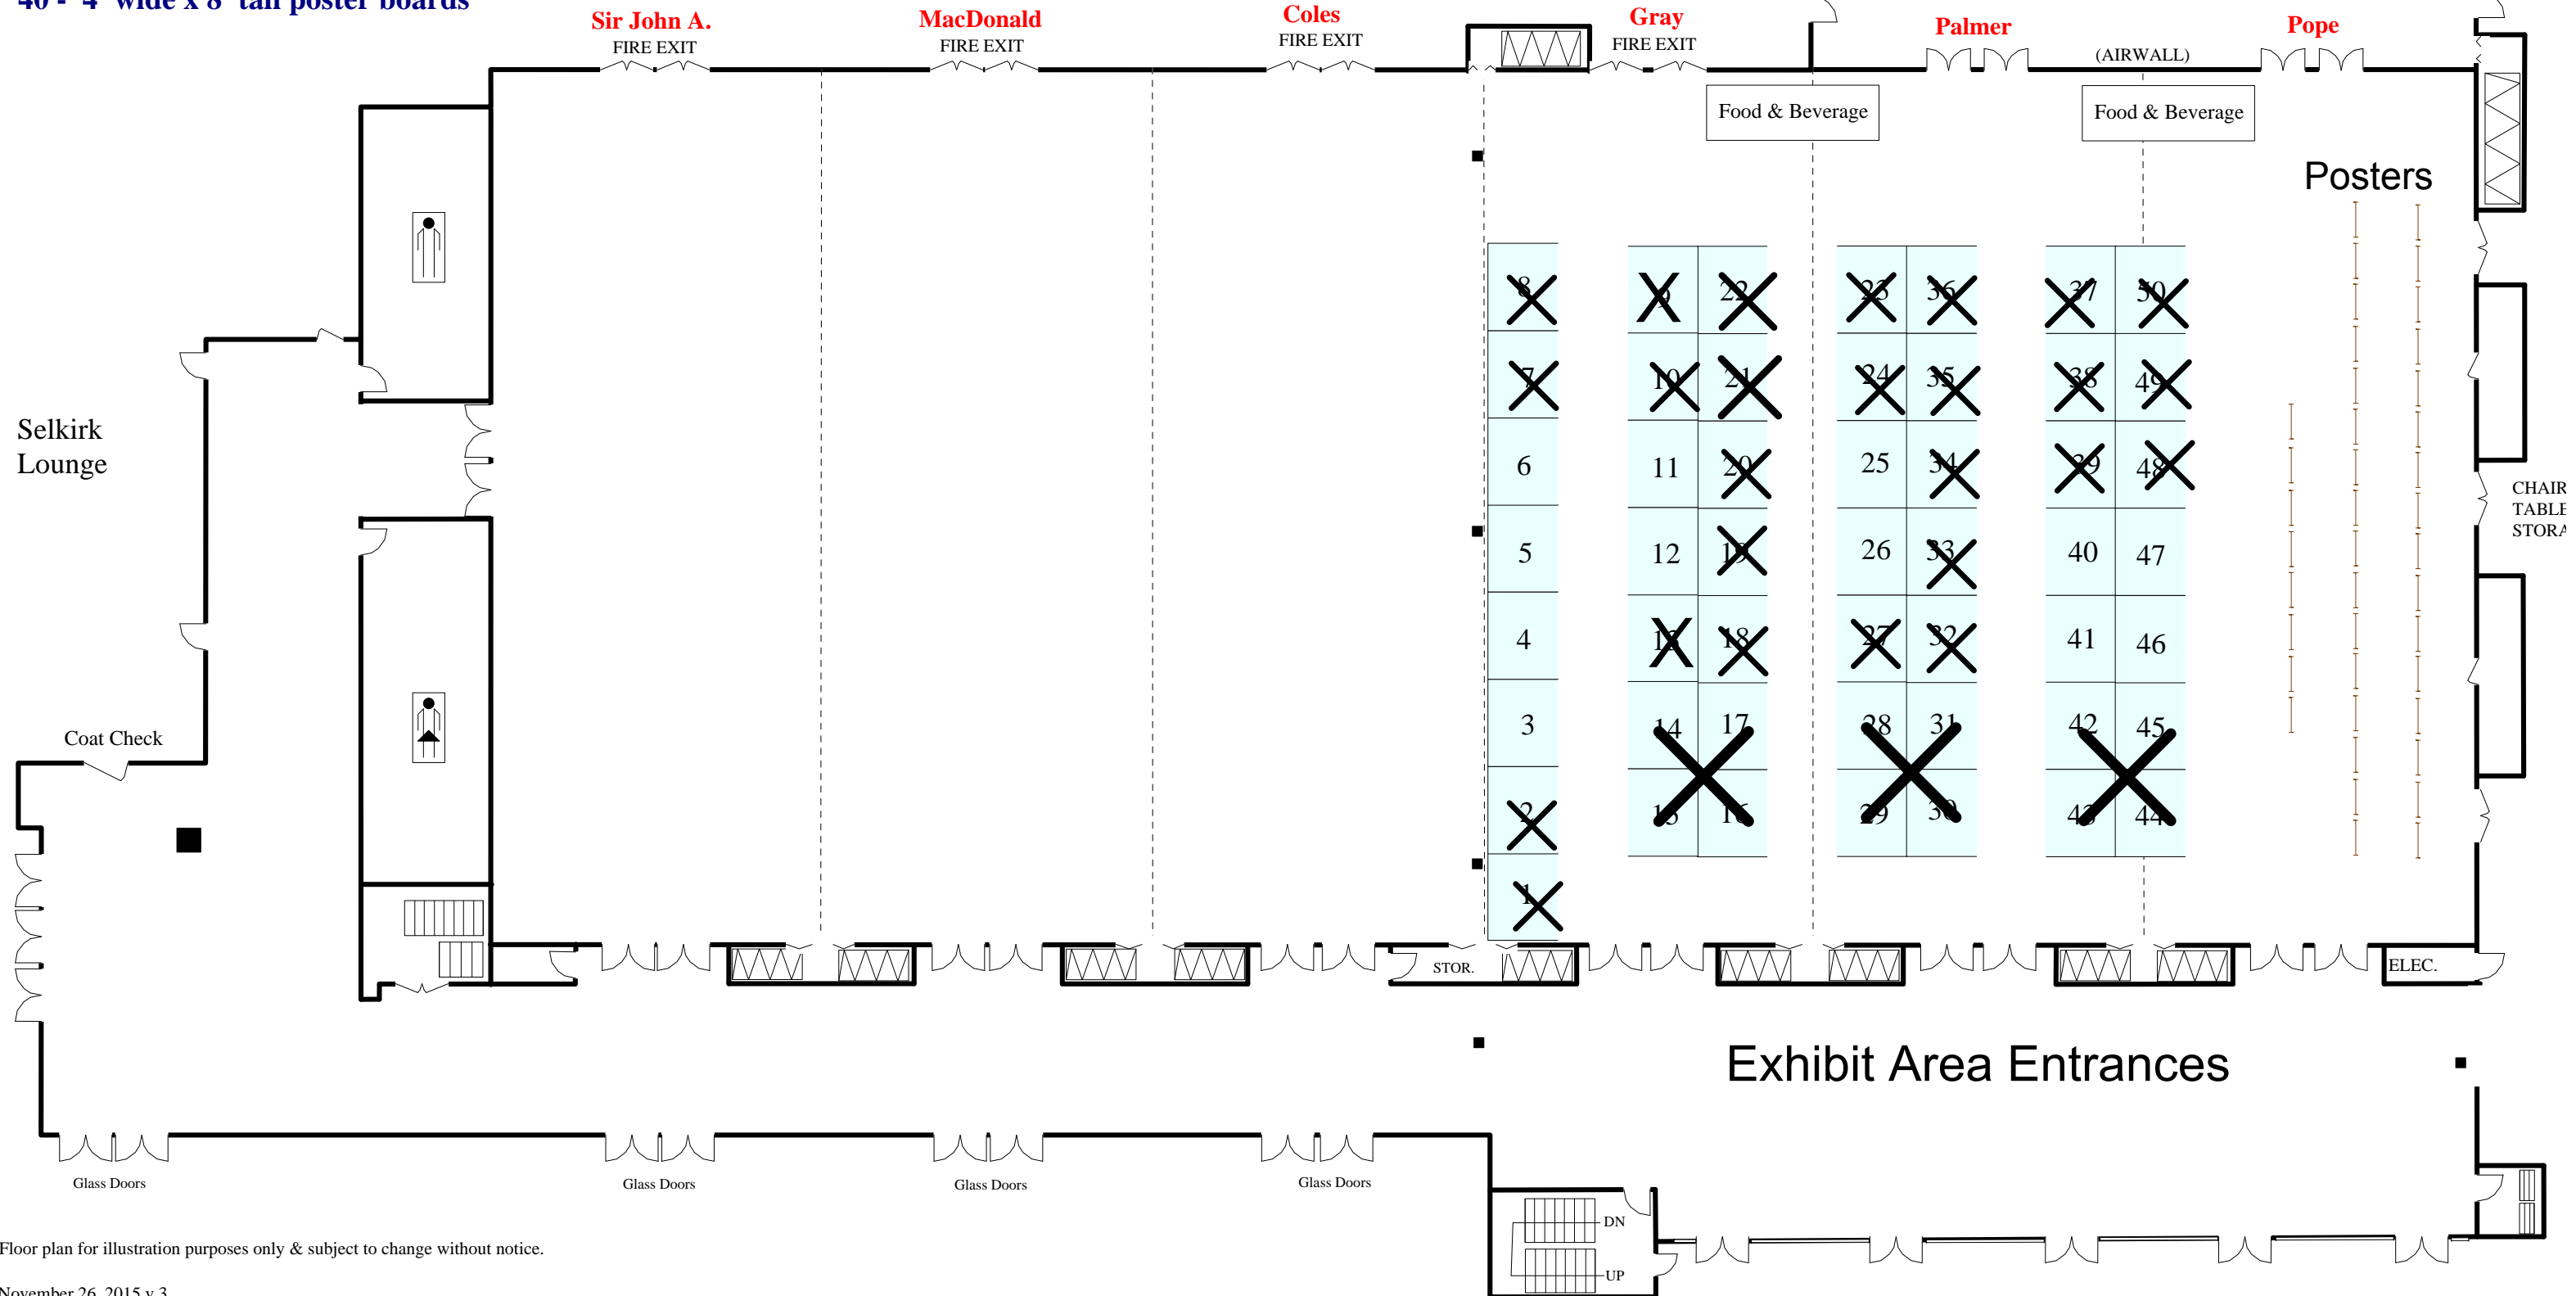

← CONFEDERATION BALLROOM →

50 - 10' wide x 8' deep booths
40 - 4' wide x 8' tall poster boards

Floor plan for illustration purposes only & subject to change without notice.