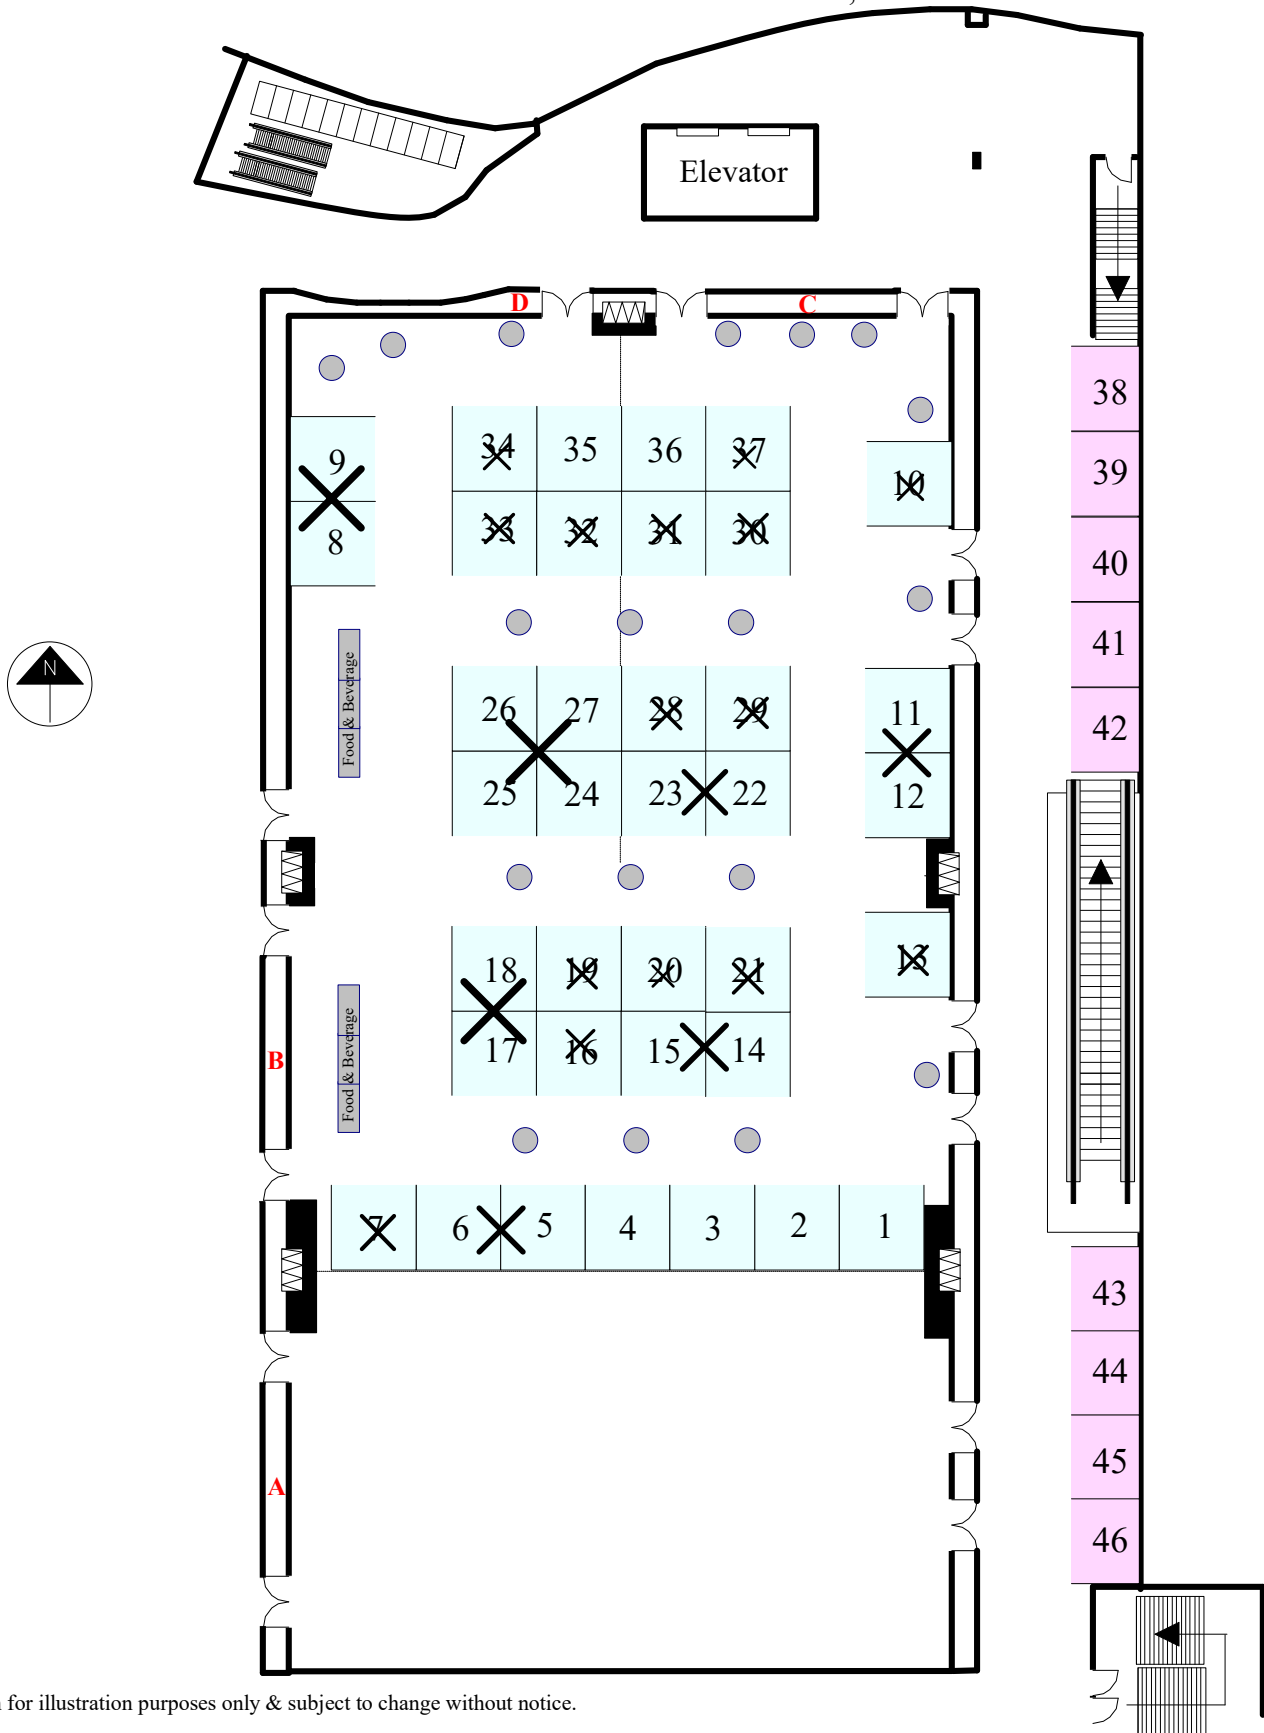

37 - 10' wide x 10' deep booths (PSA B+C+D)  
 9 - 10' wide x 8' deep booths (PSA Foyer)

Floor plan for illustration purposes only & subject to change without notice.

November 7, 2019 v.5